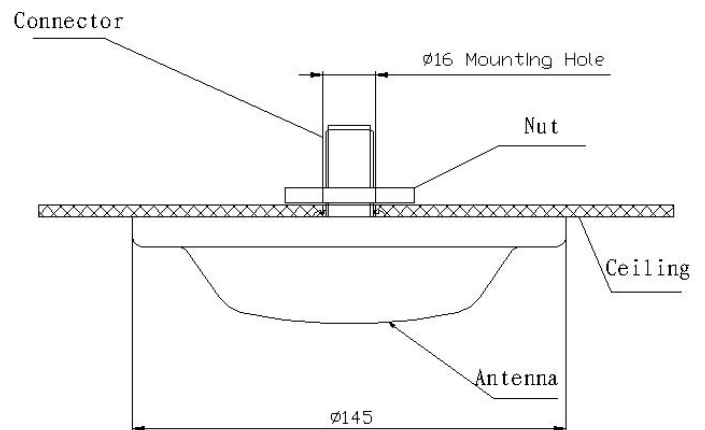

Installation Sketch

Kenbotong Communication LTD.

Addr : Kenbotong Technology Park, No.2 Chanxiu Road, Foshan, Guangdong, China 528061

Tel: +86-757-82219788, 82126632 Fax: +86-757-82212072

Email: kbt@kenbotong.com web: <http://www.kenbotong.com>