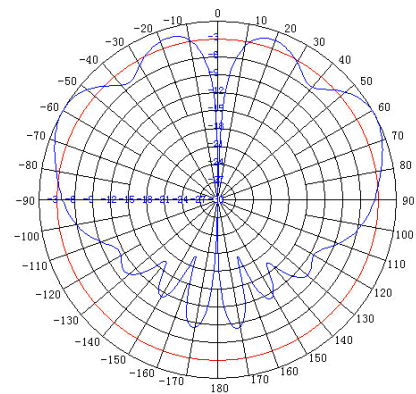

Features

- Rotational symmetry antenna, Homogeneous radiation
- Small size, Light weight, Good appearance
- Ceiling mounting

5GHz E Plane

Specifications

Model	TQJ-2458XTR
Freq.Range-MHz	2300 to 5900
Bandwidth-MHz	3600
Gain-dBi	4.5
Horizontal Beamwidth-°	360
Vertical Beamwidth-°	50
VSWR	≤2
Impedance-Ω	50
Polarization	Vertical
Maximum Power-W	50
Connector	N female
Dimensions-mm	φ145×35
Weight-g	120
Mounting	Fixed with nut