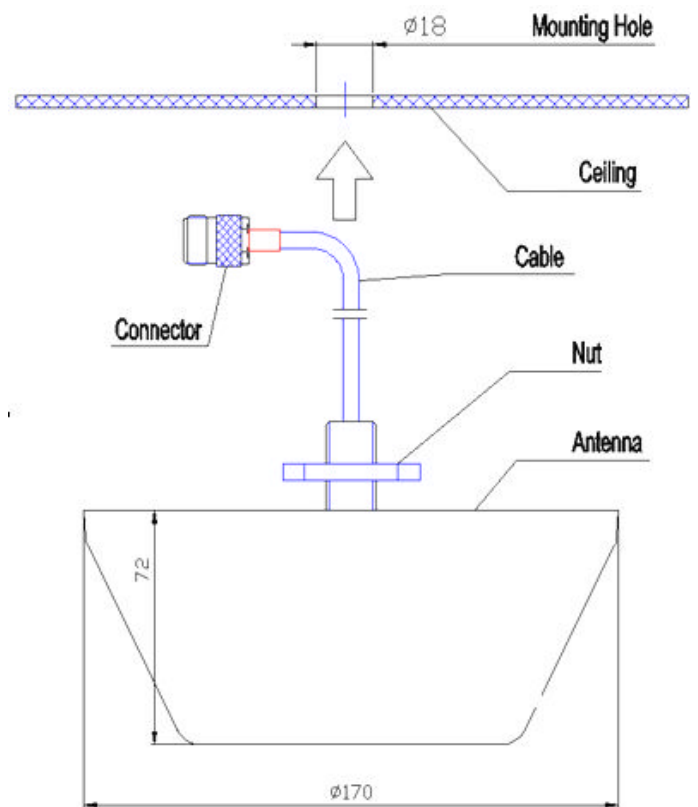

Installation Sketch

Kenbotong Communication LTD

Addr :NO.2 Chanxiu Road ,Foshan city,Guangdong China Code:528061
Tel: 86(757)8202-5597, 8221-9788 Fax : 86(757)8221-2072,8802-2808
Email: kbt@kenbotong.com web: <http://www.kenbotong.com>