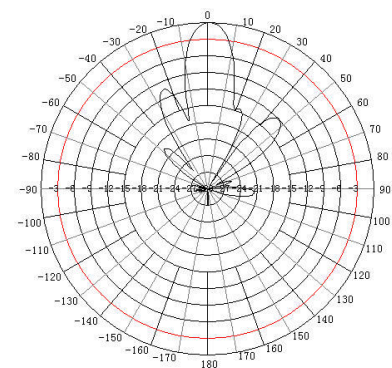

Electrical Specifications

Model	TDJ-2400JA	
Frequency Range-MHz	2400-2500	
Bandwidth-MHz	100	
Gain-dBi	13.5	
Polarization	Vertical	
Beamwidth -°	H-Plane	120
	E-Plane	15
F/B ratio-dB	≥23	
VSWR	≤1.5	
Impedance-Ω	50	
Power Capacity-W	100	

Mechanical Specifications

Connector	N Female
Dimension(WxLxD)-mm	454x137x30
Weight-Kg	0.8
Mounting	Pipe
Dimension of pipe-mm	φ40~50
Operation temp-°C	-40~+60

Typical Pattern

H-Plane

E-Plane

Kenbotong Communication LTD.