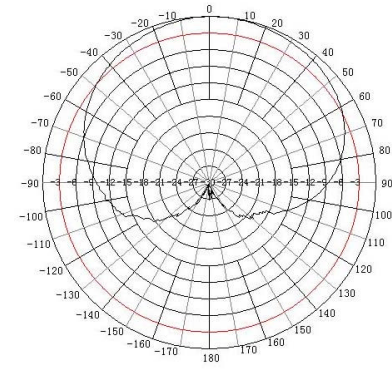

Electrical Specifications

Model	TDJ-2400JA	
Frequency Range-MHz	2400-2500	
Bandwidth-MHz	100	
Gain-dBi	13.5	
Polarization	Vertical	
Beamwidth -°	H-Plane	120
	E-Plane	15
F/B ratio-dB	≥23	
VSWR	≤1.5	
Impedance-Ω	50	
Power Capacity-W	100	

Mechanical Specifications

Connector	N Female
Dimension(WxLxD)-mm	454x137x30
Weight-Kg	0.8
Mounting	Pipe
Dimension of pipe-mm	φ40~50
Operation temp-°C	-40~+60

Typical Pattern

H-Plane

E-Plane

Kenbotong Communication LTD.