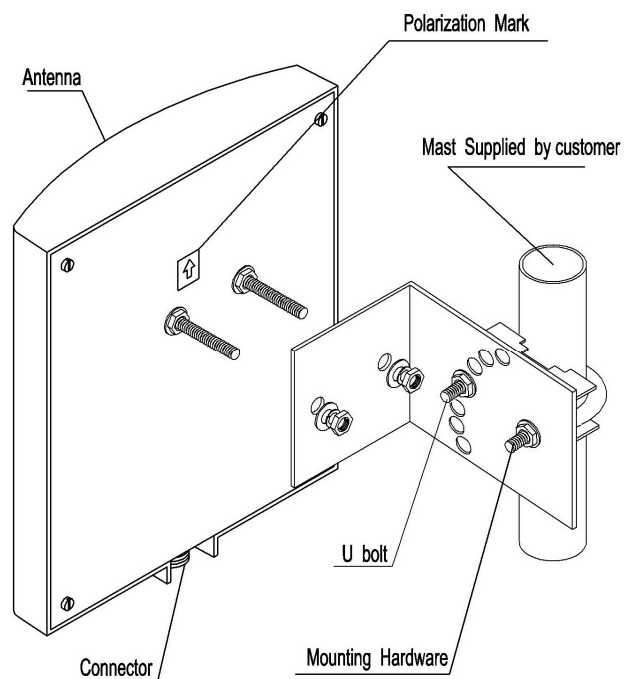

Install Sketch

Kenbotong Communication LTD.

Addr : Kenbotong Technology Park, No.2 Chanxiu Road, Foshan, Guangdong, China 528061

Tel: +86-757-82219788, 82126632 Fax: +86-757-82212072

Email: kbt@kenbotong.com web: <http://www.kenbotong.com>