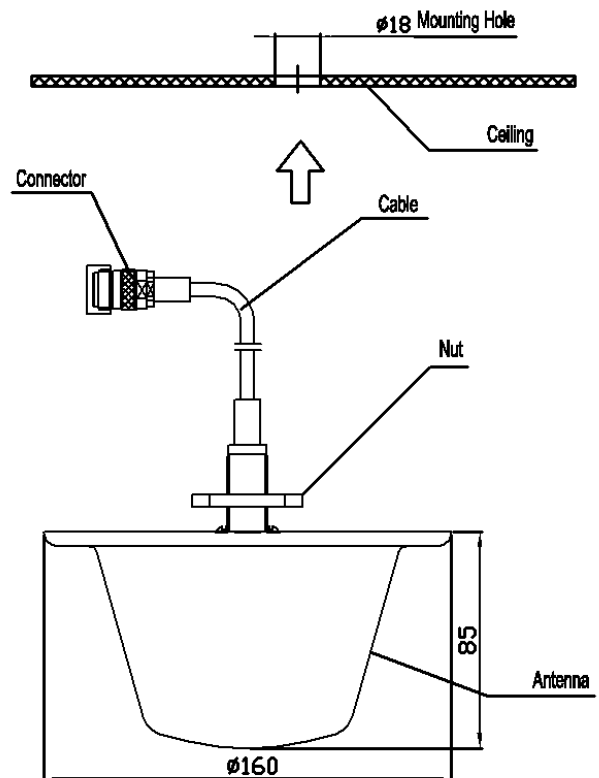

Installation Sketch

Kenbotong Communication LTD.

Addr : Kenbotong Technology Park, No.2 Chanxiu Road, Foshan, Guangdong, China 528061
Tel: +86-757-82219788, 82126632 Fax: +86-757-82212072
Email: kbt@kenbotong.com web: <http://www.kenbotong.com>