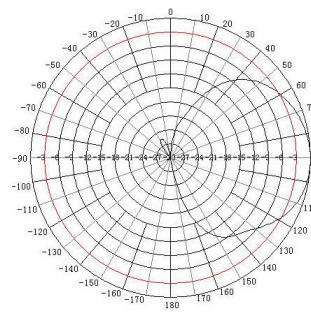

TDJ-0825GYHA

Billboard Style Directional Antenna

Technical Sheet

Features

- 800MHz-2500MHz broadband operation
- Low VSWR, High gain
- Support the popular communications system
- Decorative billboard, Strong protection
- Mounting on the concrete base or ground directly

E Plane

H Plane

Note: The picture is for reference only, please kindly consult with the real product.

Specifications

Model	TDJ-0825GYHA	
Freq.Range-MHz	800-960	1710-2500
Vertical Beamwidth-°	55	45
Horizontal Beamwidth-°	70	60
Gain-dBi	7	8
VSWR	≤1.5	
Impedance-Ω	50	
Polarization	Vertical	
Maximum Power-W	50	
Connector	N female or customization	
Billboard Dimensions-cm	40x55x10	
Support Height-cm	45	
Weight-Kg	6.7	