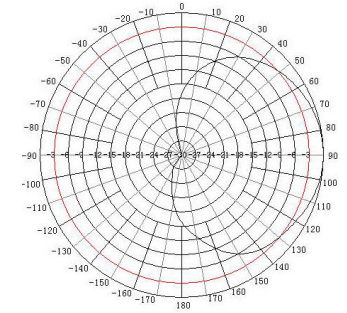

TDJ-0825GYHA

Billboard Style Directional Antenna

Technical Sheet

Features

- 800MHz-2500MHz broadband operation
- Low VSWR, High gain
- Support the popular communications system
- Decorative billboard, Strong protection
- Mounting on the concrete base or ground directly

E Plane

H Plane

Note: The picture is for reference only, please kindly consult with the real product.

Specifications

Model	TDJ-0825GYHA	
Freq.Range-MHz	800-960	1710-2500
Vertical Beamwidth-°	55	45
Horizontal Beamwidth-°	70	60
Gain-dBi	7	8
VSWR	≤1.5	
Impedance-Ω	50	
Polarization	Vertical	
Maximum Power-W	50	
Connector	N female or customization	
Billboard Dimensions-cm	40x55x10	
Support Height-cm	45	
Weight-Kg	6.7	