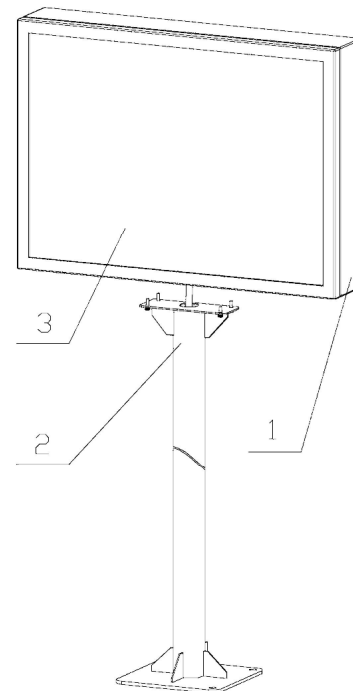

Installation Sketch

1.Billboard 2.Support 3. Back panel of the billboard

Kenbotong Communication LTD.

Addr : Kenbotong Technology Park, No2. Chanxiu Road, Foshan, Guangdong, China 528061

Tel: +86-757-82219788, 82126632 Fax: +86-757-82212072

Email: kbt@kenbotong.com web: <http://www.kenbotong.com>