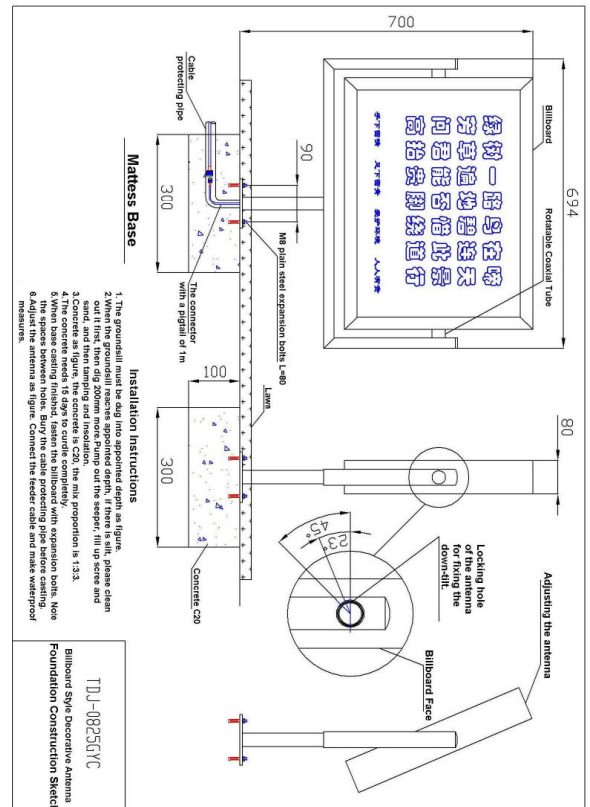

Installation Sketch

Kenbotong Communication LTD.

Addr: Kenbotong Technology Park, No2. Chanxiu Road, Foshan, Guangdong, China 528061
Tel: +86-757-82219788, 82126632 Fax: +86-757-82212072
Email: kbt@kenbotong.com web: http://www.kenbotong.com