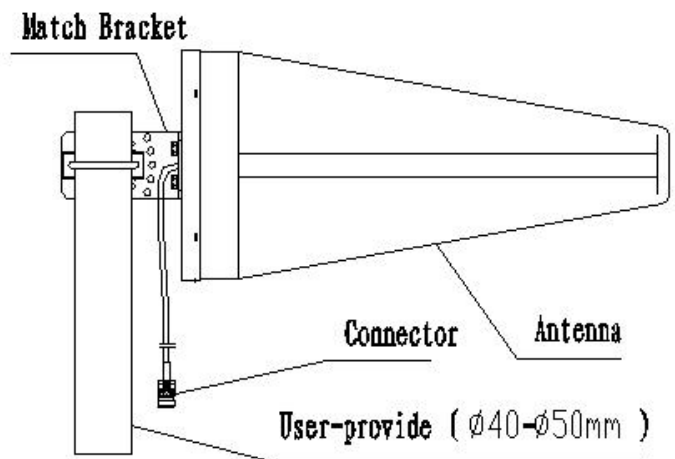

Installation Sketch

Kenbotong Communication LTD.

Addr: Kenbotong Technology Park, No2. Chanxiu Road, Foshan, Guangdong, China 528061

Tel: +86-757-82219788, 82126632 Fax: +86-757-82212072

Email: kbt@kenbotong.com web: <http://www.kenbotong.com>